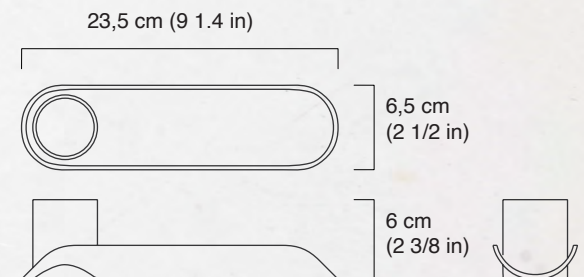

polished bronze and plywood in Oak or Walnut