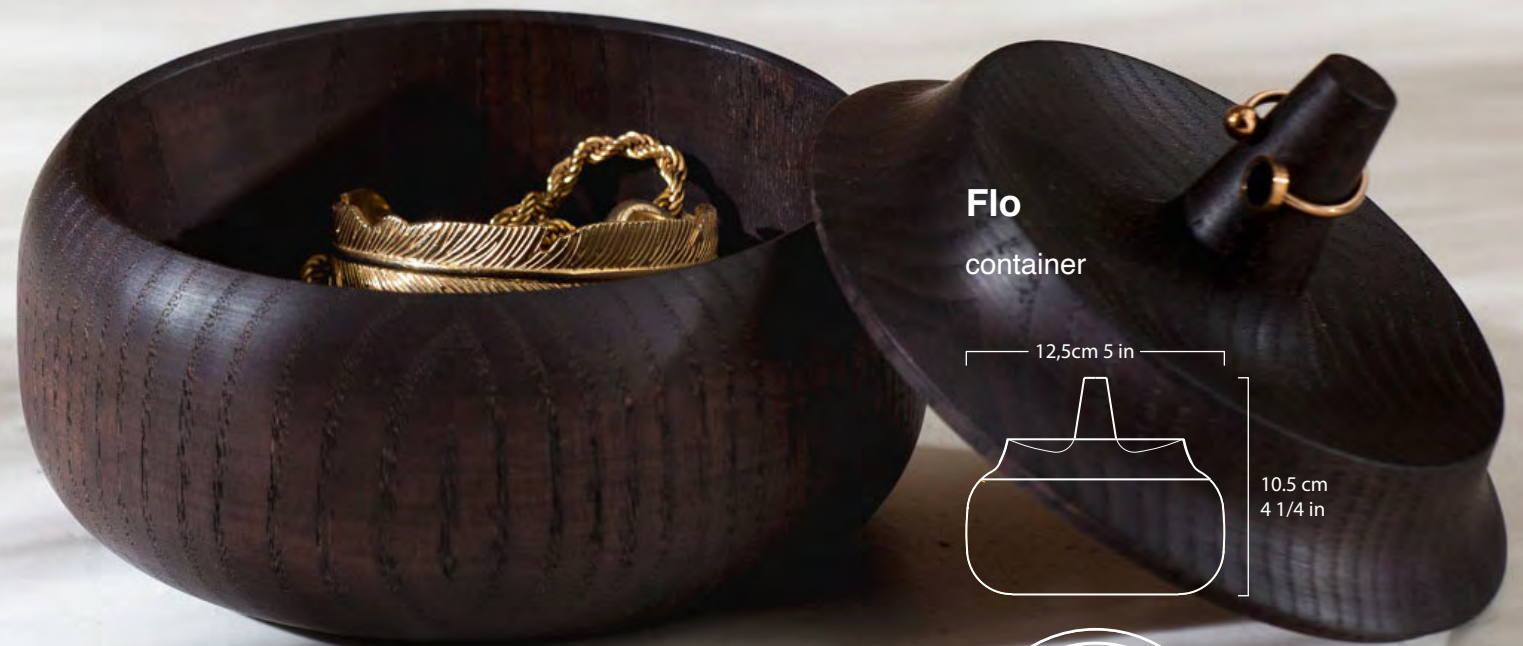

Natural oak or stained ash, oiled