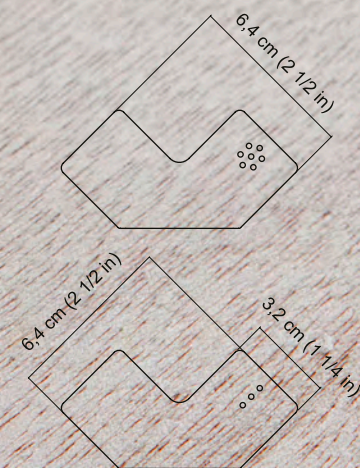

Spice

Salt & pepper set

porcelain with white glazing