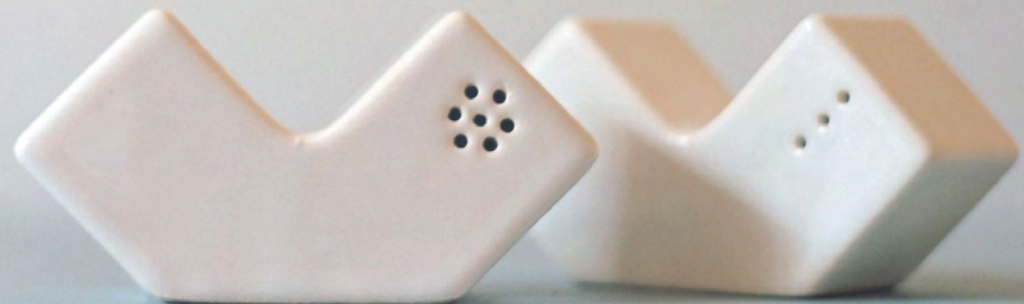

solid European Ash or Oak with food safe oil

Pino

solid European Ash or Oak with food safe oil

Spice

Salt & pepper set

porcelain with white glazing

Spice

Salt & pepper set