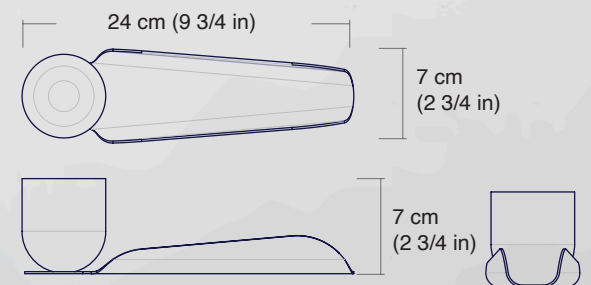

White Dionyssos marble

Solid Oak and solid Brass