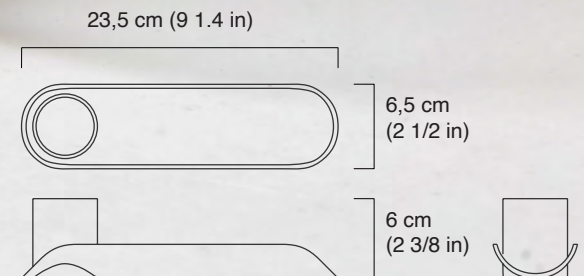

polished bronze and plywood in Oak or Walnut