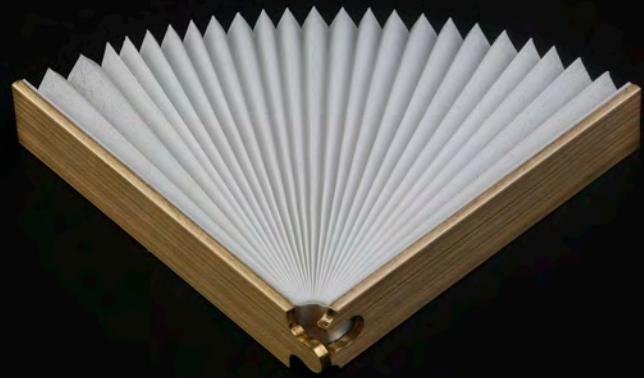

Plume

Pen / pencil desk caddy

Solid Oak and solid Brass

Plume

Pen / pencil desk caddy

Barc

Wooden pen case with a metal cover.
Available in four combinations of material
and finish.

Solid Ash in natural or dark stained colour
Stainless steel or Brass metal top

Barc

Wooden pen case with a metal cover.
Available in four combinations of material
and finish.

ogi

pen holder inspired
by the traditional hand-fan
co-designed with Tizen Kints

satin bronze and white paper