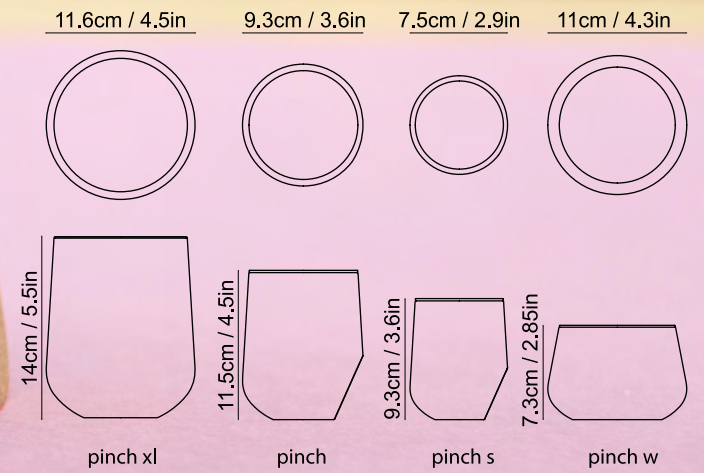

O
Wine bottle opener

solid Ash / Walnut / Oak / black Cherry
with food safe oil