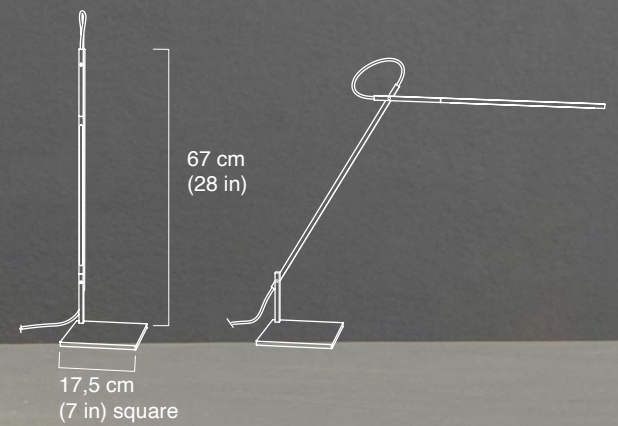

letter opener in bronze.

3,2 cm
(1 3/8 in)

26 cm
(10 1/2 in)

 0,9 cm
(3/8 in)

satin bronze

fold open

letter opener in bronze.

DSK 01

Linelight

Adjustable LED task light for home or of-
fice use.

Aluminium body in various finishes
LED 4.3W, 4000-4500K, 294Lm

reddot design award
winner 2011

Linelight

Adjustable LED task light for home or of-
fice use.

GERMAN
DESIGN
AWARD
NOMINEE
2016

reddot design award
winner 2011

Linelight

Adjustable LED floor light for home or of-
fice use.

100 cm
(40 in)

Aluminium body in various finishes
LED 4.3W, 4000-4500K, 294Lm

Arc

Plater with tilting bowl

D 32 cm
12.1/2 in

D 10 cm
4 in

5 cm
2 in

5.8 cm
2 1/3 in

Natural oak, oiled

Arc