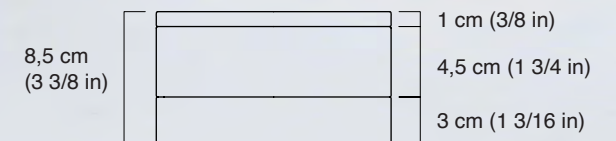

bOx

bOx is a modular jewel/watch box. The stacking central compartments can store rings, cufflinks and similar small items. The middle part is reversible in order to accommodate different sized necklaces but also to allow for the height needed to store mens watches

Solid Walnut with natural oil