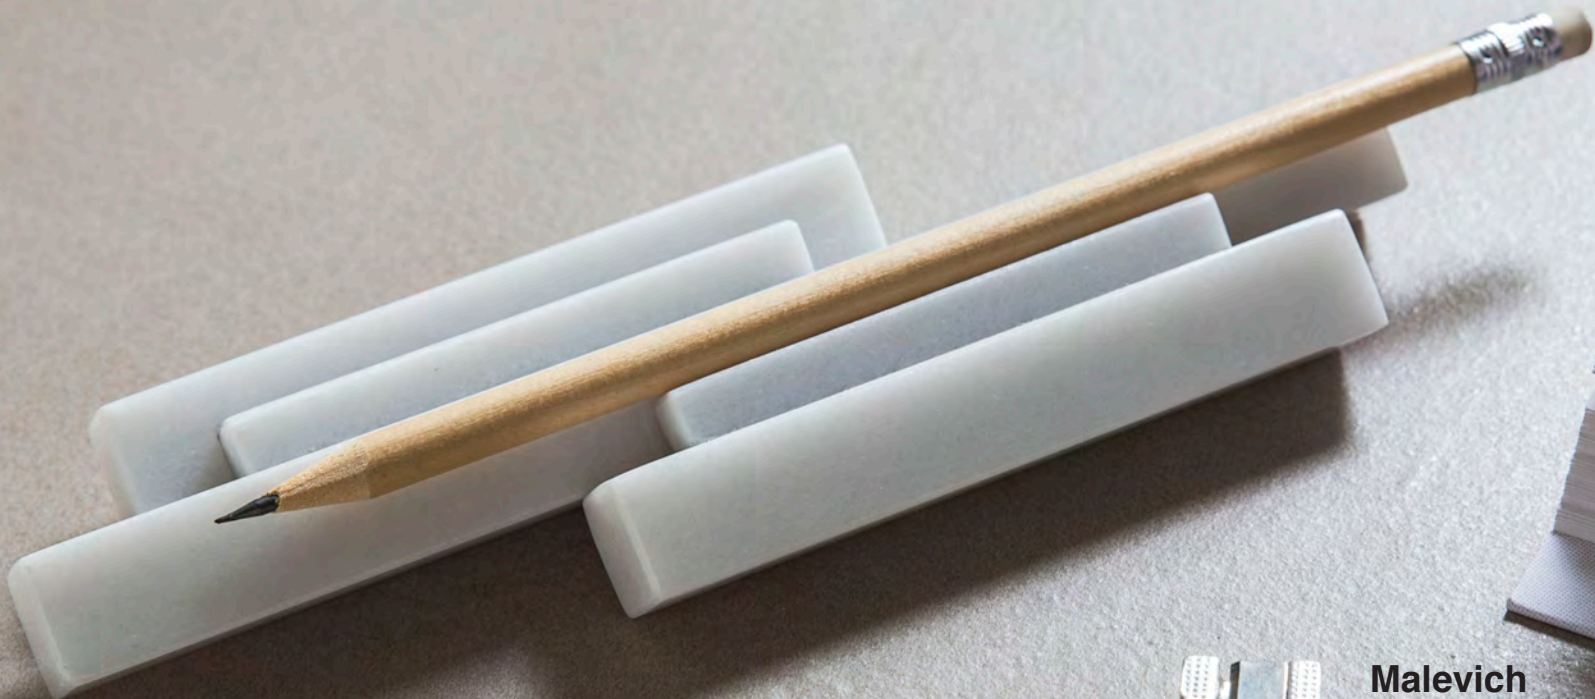

Malevich

Pen and pencil holder