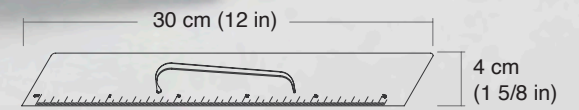

Solid Brass