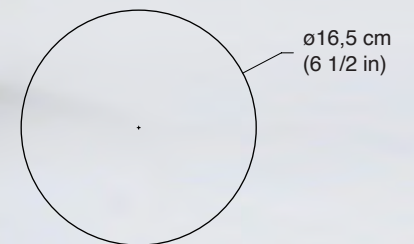

bOx

bOx is a modular jewel/watch box. The stacking central compartments can store rings, cufflinks and similar small items. The middle part is reversible in order to accommodate different sized necklaces but also to allow for the height needed to store mens watches

Solid Walnut with natural oil