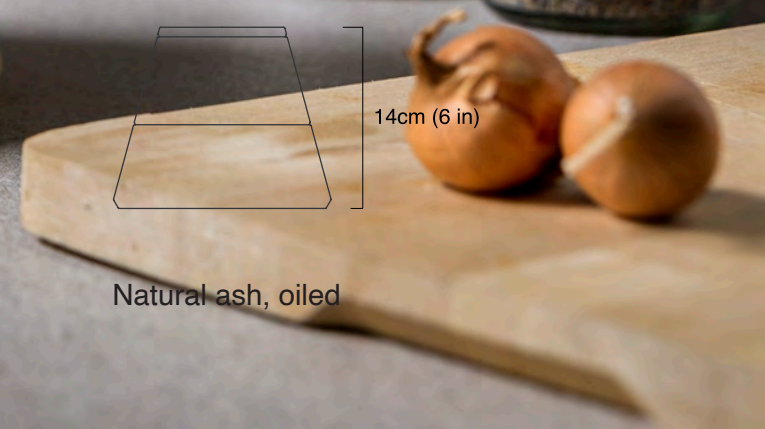

Tour

Stacking containers

Natural ash, oiled