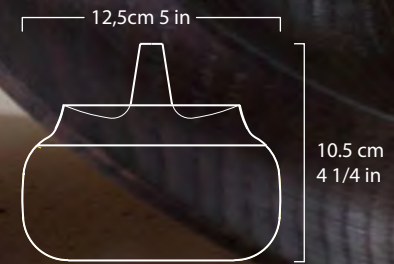

Flo
container

Natural oak or stained ash, oiled