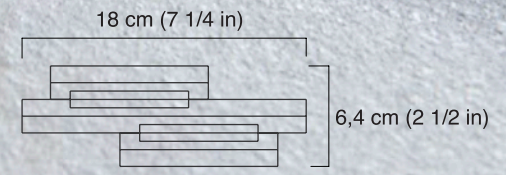

White Dionyssos marble