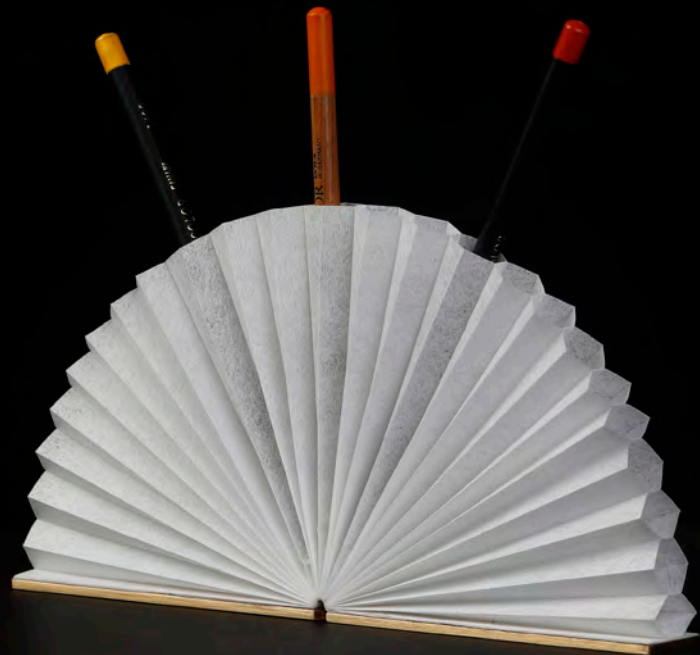

Plume

Pen / pencil desk caddy

Solid Oak and solid Brass

Plume

Pen / pencil desk caddy

Barc

Wooden pen case with a metal cover.
Available in four combinations of material
and finish.

Solid Ash in natural or dark stained colour
Stainless steel or Brass metal top

Barc

Wooden pen case with a metal cover.
Available in four combinations of material
and finish.

ogi

pen holder inspired
by the traditional hand-fan
co-designed with Tizen Kints

satin bronze and white paper

ogi

pen holder inspired
by the traditional hand-fan
co-designed with Tizen Kints

Fold Line

Brass desk ruler

Solid Brass

Fold Line

Brass desk ruler

fold open