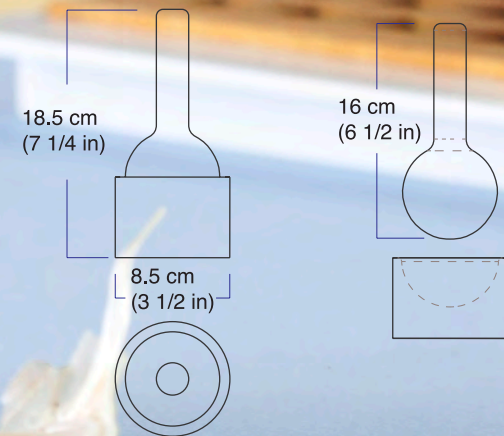

Arc

Plater with tilting bowl

D 32 cm
12.1/2 in

D 10 cm
4 in

5 cm
2 in

5.8 cm
2 1/3 in

Natural oak, oiled

Arc

Containers for spices in four sizes

solid Ash / Walnut / Oak / black Cherry
with food safe oil

Pinch

Containers for spices in four sizes

Pino

A very ergonomic and efficient, mortar and pestle, suitable for processing herbs, spices, nuts etc.