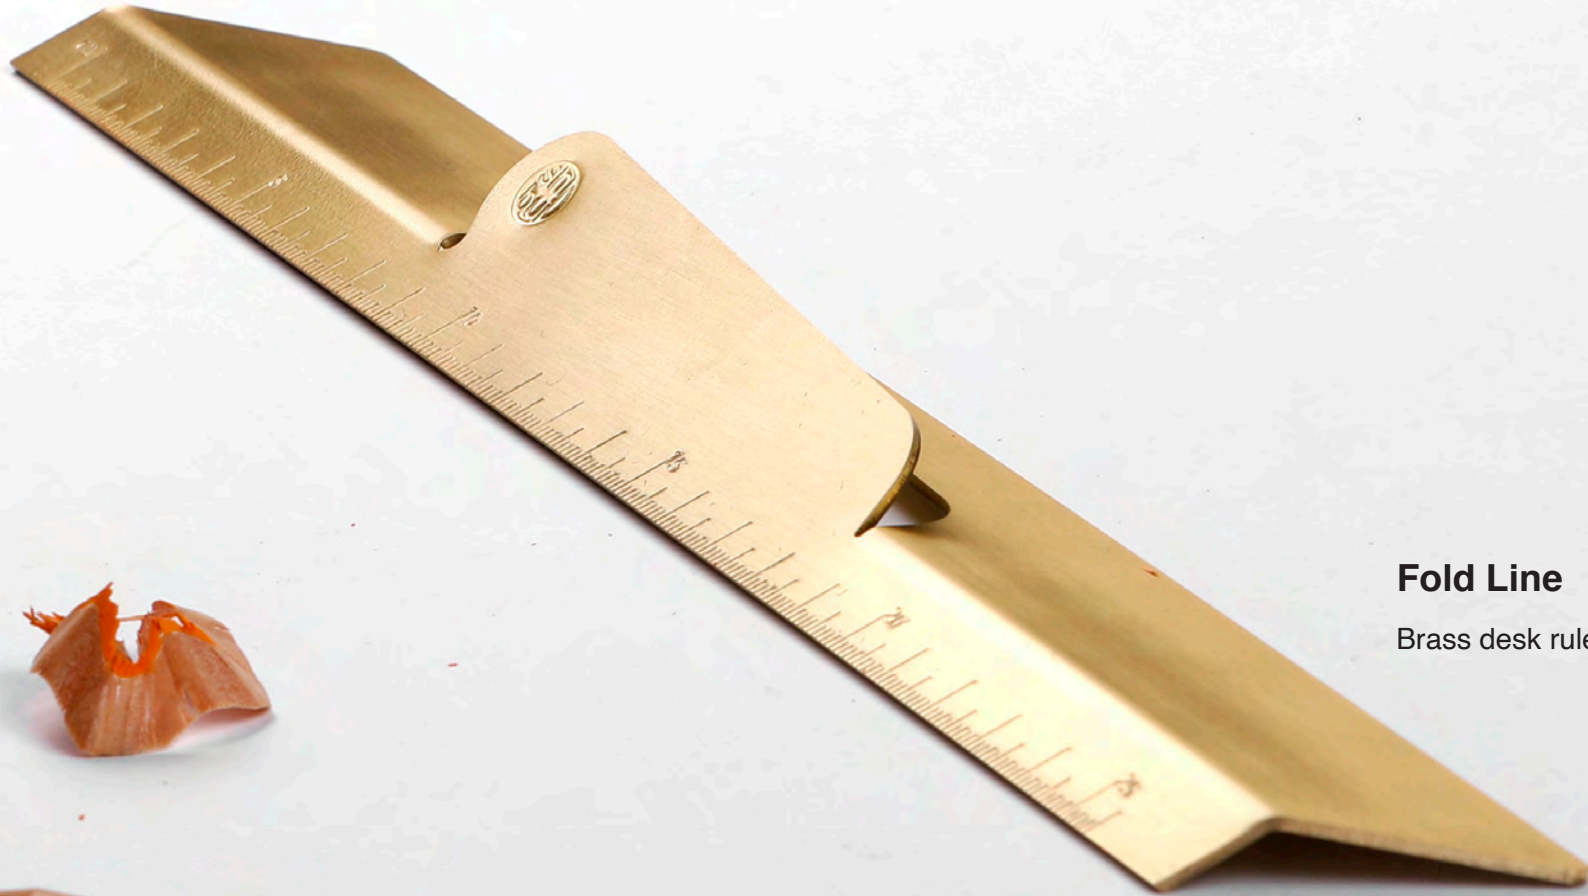

Fold Line

Brass desk ruler