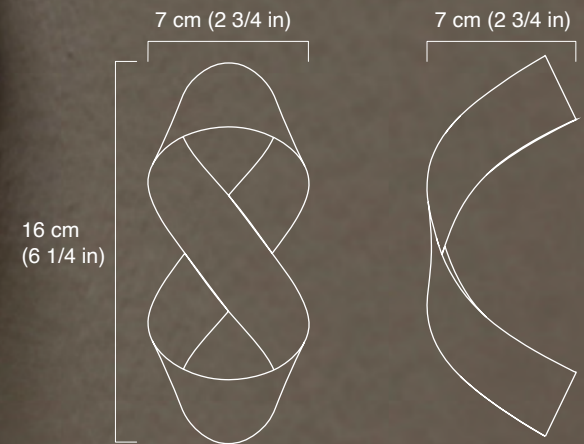

letter opener in bronze.

3,2 cm
(1 3/8 in)

26 cm
(10 1/2 in)

 0,9 cm
(3/8 in)

satin bronze

fold open

letter opener in bronze.

DSK 01

Ø19 cm (7 1/2 in)

Natural oak

VIP

Vide poche

Natural oak

Apeiro

Coat hanger in the shape of infinity,
set of two

stainless steel or powder coated steel

Arc

Plater with tilting bowl

D 32 cm
12.1/2 in

D 10 cm
4 in

5 cm
2 in

5.8 cm
2 1/3 in

Natural oak, oiled

Arc