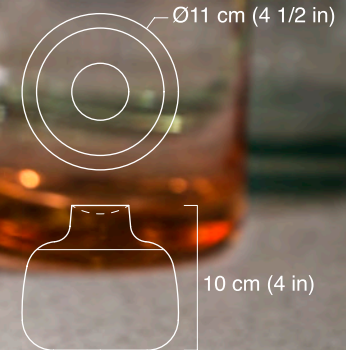

Natural oak or stained ash, oiled