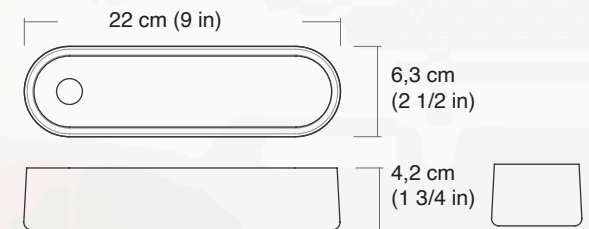

Solid Ash in natural or dark stained colour
Stainless steel or Brass metal top