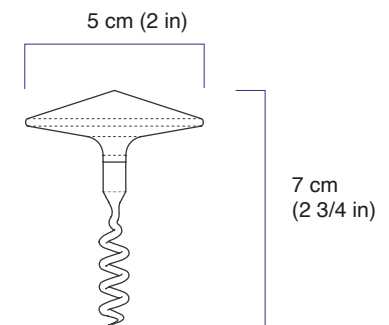

Arc

Plater with tilting bowl

D 32 cm
12.1/2 in

D 10 cm
4 in

5 cm
2 in

5.8 cm
2 1/3 in

Natural oak, oiled

Arc

2,5 cm (1in)

Dionyssos White and Tinos Green marble

Oval

Napkin and/or paper weight

Dionyssos White and Tinos Green marble

pop

Wine bottle opener. Design for placing the wine bottle cork on the table next to the bottle.