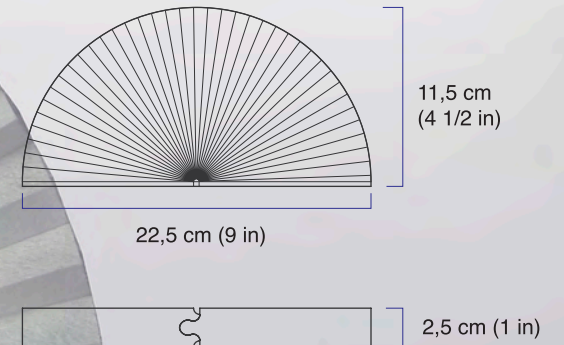

satin bronze and white paper