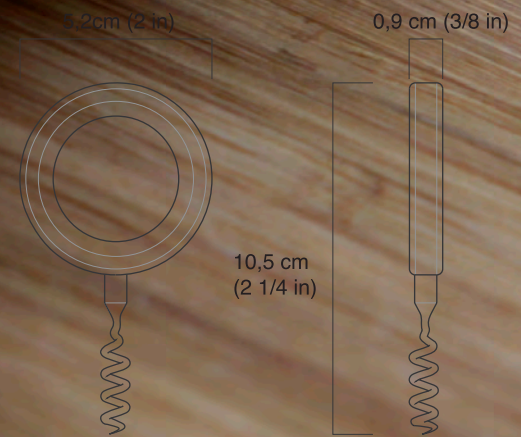

Bronze and stainless steel

pop

Wine bottle opener

0

Wine bottle opener.

Bronze and stainless steel

O
Wine bottle opener

Pinch